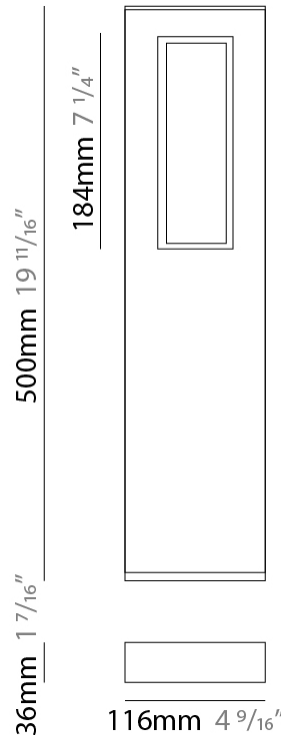

E9B105-

base number
Color   Finish
Temperature   Options

1. To build a product code in our configurator select the specify button on the base model # product page
2. To build a manual product code on this datasheet choose from the options listed below in blue font and add the suffix to the base model #

GENERAL

Series: Slim
Brand: Platek
Division: Exterior
Mounting Type: Post
Mounting Location: Above Ground
Subcategory: Bollard

PHYSICAL

Shape: Rectangle
Length (mm): 116
Length (in): 4 ⁹/₁₆
Width (mm): 36
Width (in): 1 ⁷/₁₆
Height (mm): 500
Height (in): 19 ¹¹/₁₆
Light Distribution: Direct
Screws: A4 stainless steel
Diffuser: Clear tempered glass
Gasket: Gore (r) valve
Fixture Finish: [GRY](#) / [ANT](#) / [COR](#)
Fixture Material: Extruded Aluminum
Upon Request: Finishes - Black, White, Corten

ELECTRICAL

Lamp Type: LED
Input Wattage (W): 8.8
Total Output Wattage (W): 8
Dimming: Non-Dimmable
Driver Included: Yes
Driver Location: Integrated
Driver Type: Constant Current - 120Vac
Driver Class: Class 2
Input Voltage (V): 120 - 277
Constant Current (MA): 700
Upon Request: Remote: 0-10Vdc dimming / Phase dimming / Non-dimming 120/277Vac

LED

Color Temperature (°K): [3000](#) / [4000](#)
Max. Delivered Lumen (lm): 540 / 560
Nominal Lumen (lm): 1040 / 1080
CRI: >80 CRI
Lamp Life (hrs): 60000

OPTICAL

Optic°: 1 opening

RATINGS AND CERTIFICATIONS

Certified By: Certified for North American Standards
IP rating: IP65
IK Rating: IK08
Bug Rating: B0 U2 G1